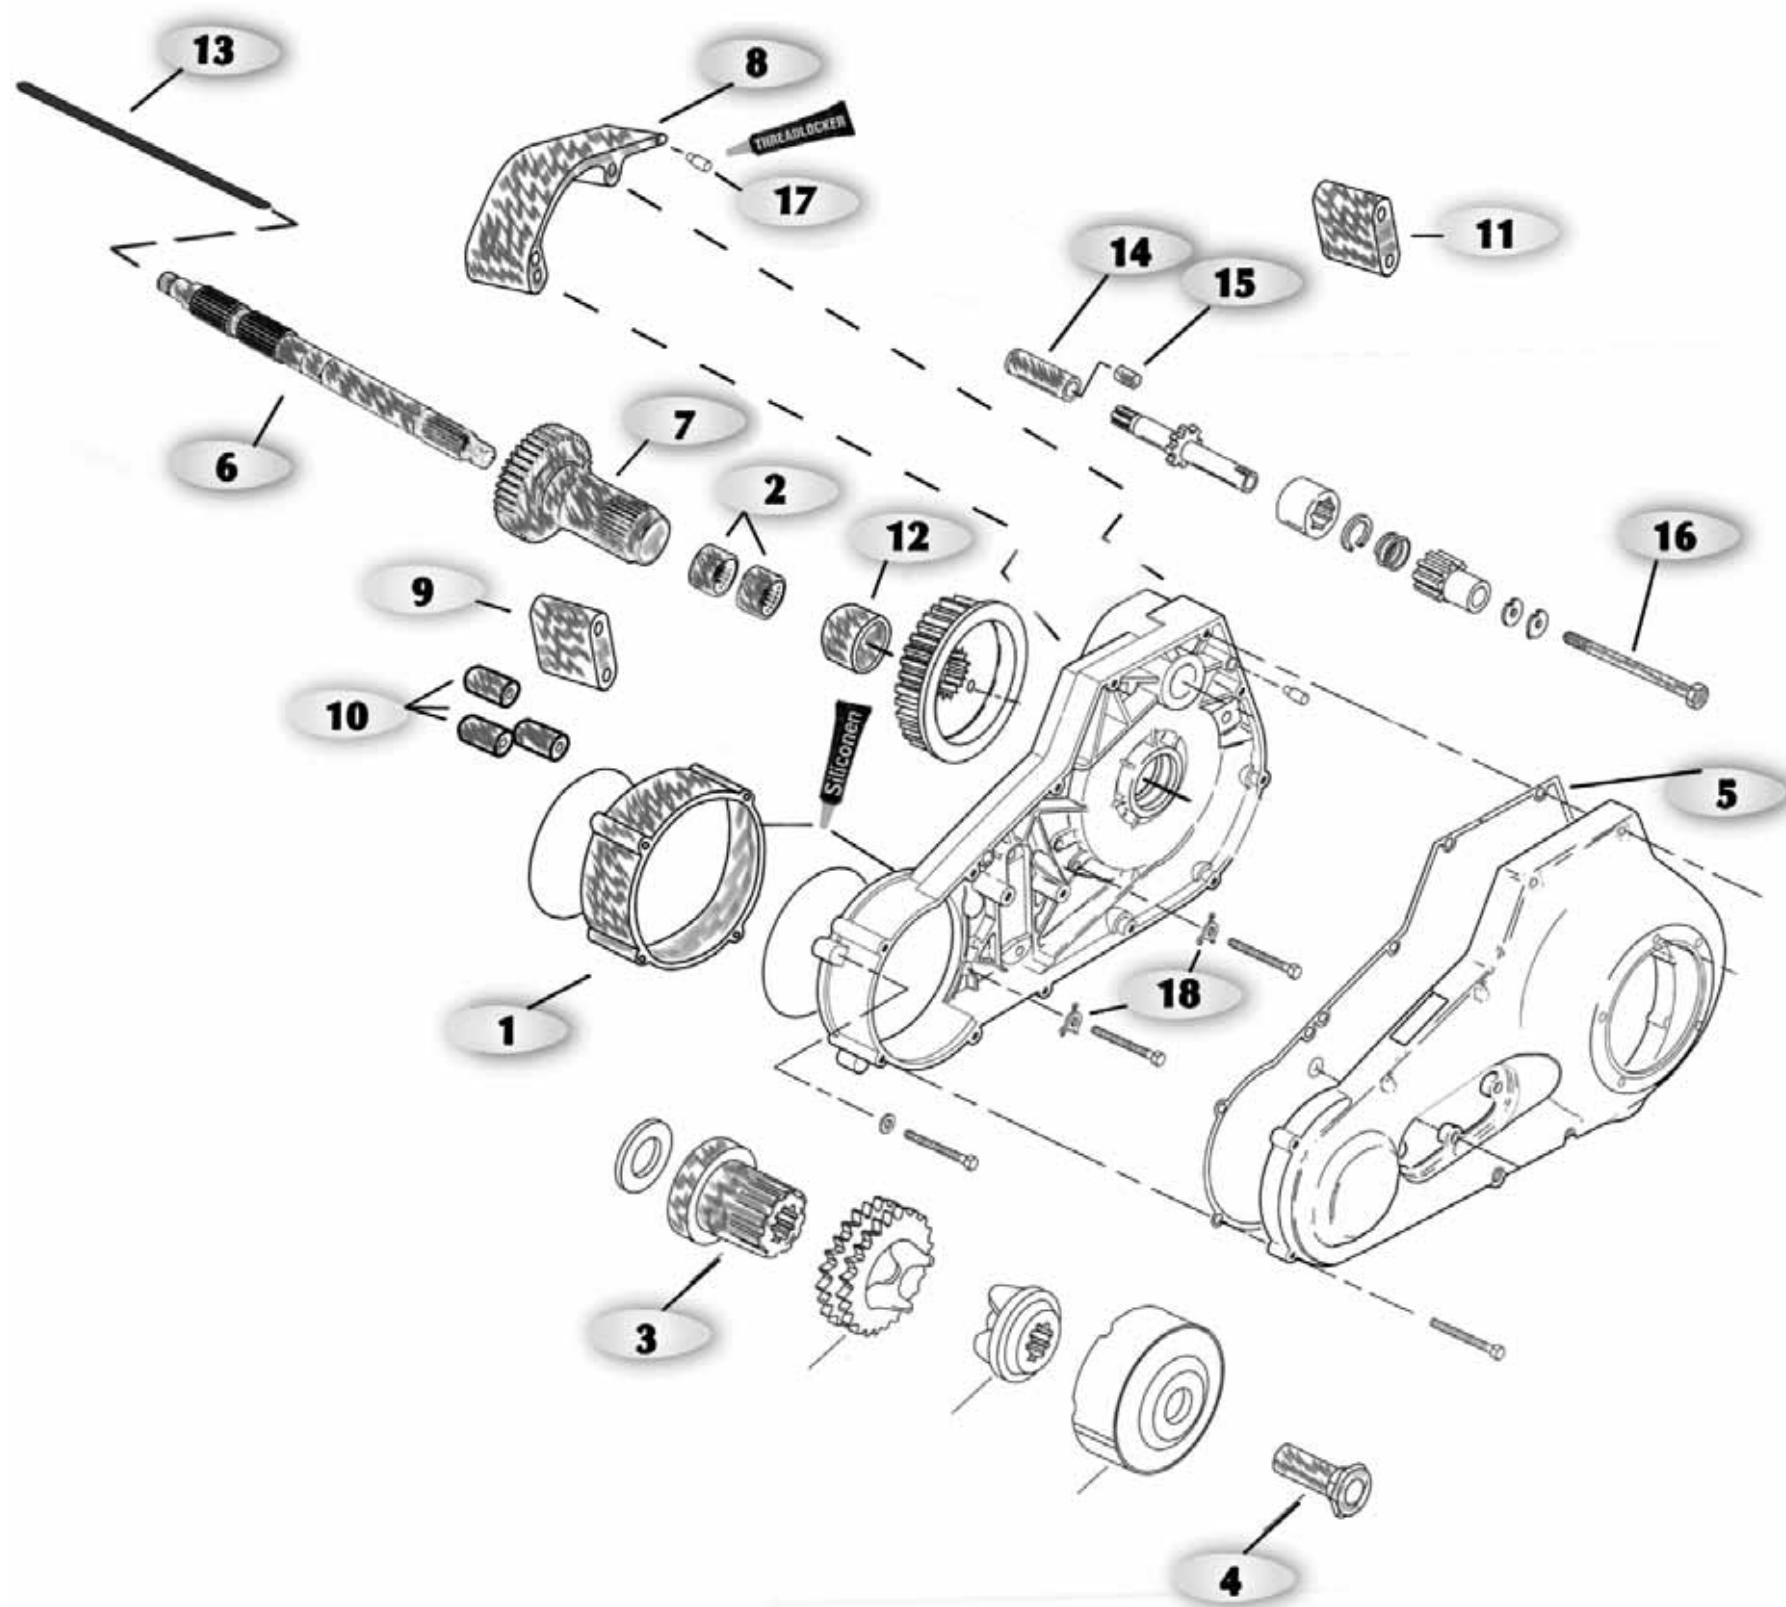

	Wide Ass kit ZPN 722080		Super Ass kit ZPN 722077		
Pos	Part no	Qty	Part no.	Qty	Description
1	236497	1	236498	1	Inner spacer ring
2	239900	2	239900	2	Needle bearing maindrive gear
3	346211	1	346210	1	Extended shaft extension
4	346215	1	346214	1	Extended crankshaft nut
5	700365	1	700365	1	Primary gasket set
6	700836	1	700837	1	Extended Mainshaft
7	700838	1	700839	1	Extended main drive gear
8	700870	1	700880	1	Spacer, Top (bend)
9	700871	1	700881	1	Spacer, long for use on Softail models
10	700896	3	700897	3	Spacer for use on Dyna models
11	700872	1	700882	1	Spacer, short
12	700873	1	700883	1	Sprocket spacer
13	700874	1	700884	1	Clutch pushrod
14	-	-	700886	1	Starter Coupler for 25 mm kit
14	700876	1	-	-	Starter jackshaft spacer for 12 mm kit
15	700888	1	700887	1	Inner spacer jackshaft
16	700875	1	700885	1	Starter motor bolt
17	700877	1	700877	1	Primary spacer dowel pin 5/16"
18	940050	6	940050	6	Inner primary lock tab
19	238986	1	238987	1	Swing arm
20	238845	1	238856	1	Wheel axle
-	638191	1	638191	1	91-99 Main Drive Gear Seal
-	700011	1	700011	1	O-ring chain housing
-	700295	1	700295	1	Trans.top cover gasket 5-speed
-	700314	1	700314	1	Gasket trapdoor 5 speed 79-up
-	700320	1	700320	1	Clutch release cover gasket
-	-	4	-	4	Hex Bolt 5/16-18 x 2 1/2"
-	-	3	-	-	Hex bolt 5/16-18 x 3 1/4"
-	-	4	-	-	Hex bolt 5/16-18 x 2"
-	-	-	-	4	Hex bolt 5/16-18 x 3"
-	-	3	-	3	Ring Flat 5/16"x 5/8"x 15g

BACK VIEW

WIDE SWING ARM KITS FOR TWIN CAM SOFTAILS

722080
722077

Wide swing arm kit for Twin Cam Softail
Extra wide swing arm kit for Twin Cam Softail