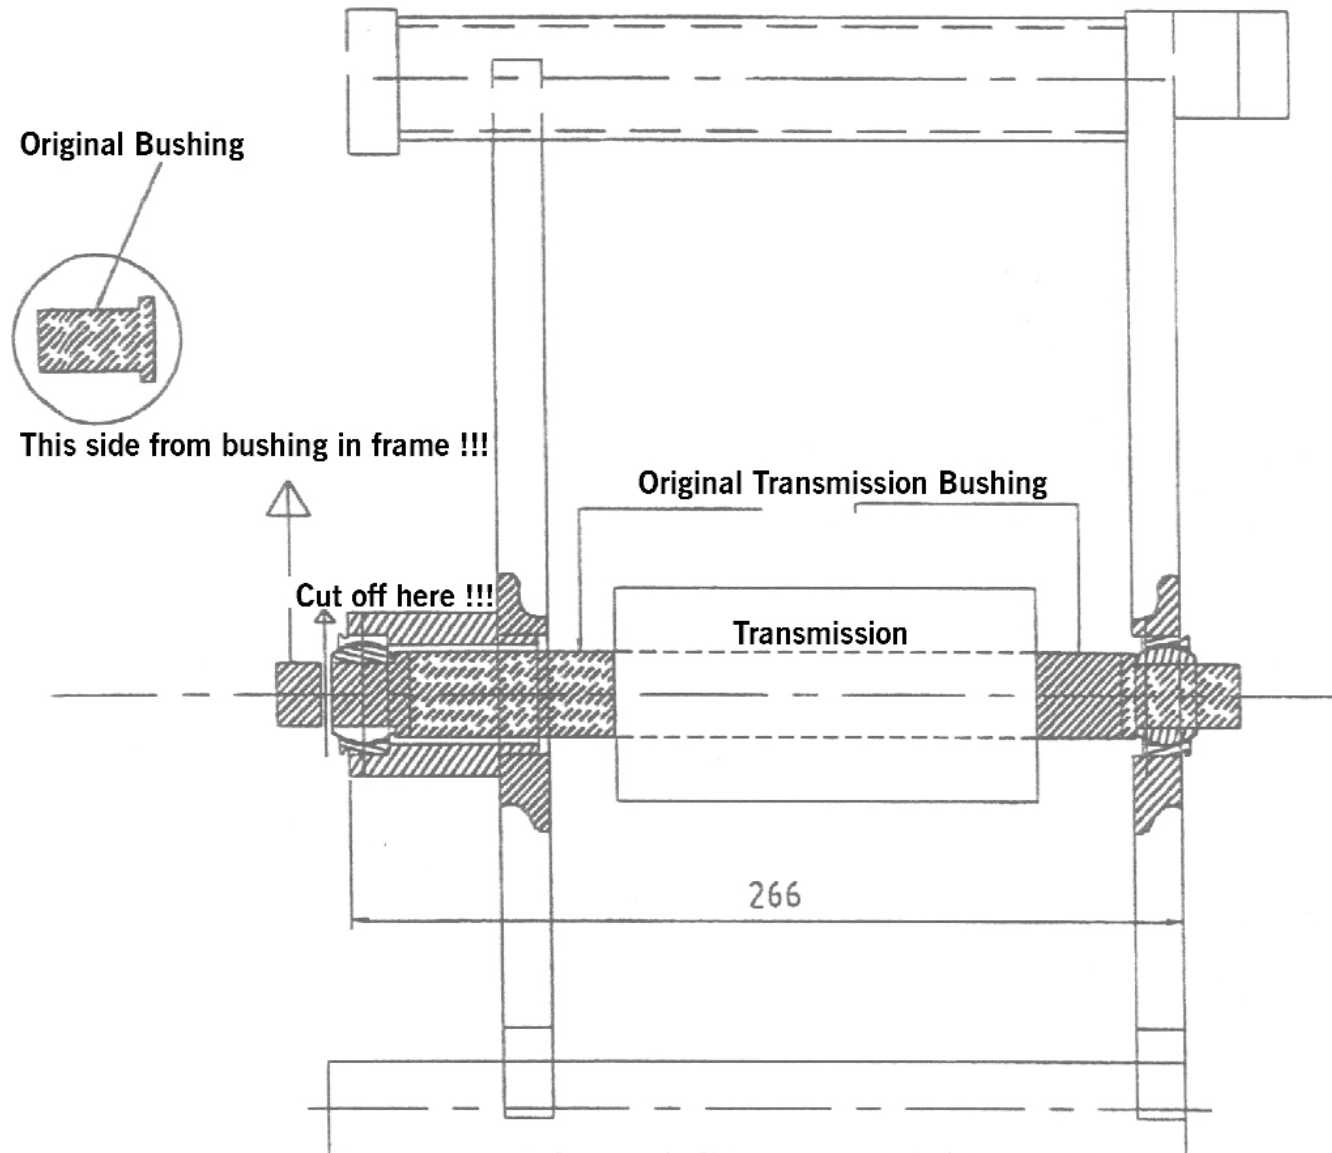

	Wide Ass kit ZPN 722080		Super Ass kit ZPN 722077		
Pos	Part no	Qty	Part no.	Qty	Description
1	236497	1	236498	1	Inner spacer ring
2	239900	2	239900	2	Needle bearing maindrive gear
3	346211	1	346210	1	Extended shaft extension
4	346215	1	346214	1	Extended crankshaft nut
5	700365	1	700365	1	Primary gasket set
6	700836	1	700837	1	Extended Mainshaft
7	700838	1	700839	1	Extended main drive gear
8	700870	1	700880	1	Spacer, Top (bend)
9	700871	1	700881	1	Spacer, long for use on Softail models
10	700896	3	700897	3	Spacer for use on Dyna models
11	700872	1	700882	1	Spacer, short
12	700873	1	700883	1	Sprocket spacer
13	700874	1	700884	1	Clutch pushrod
14	-	-	700886	1	Starter Coupler for 25 mm kit
14	700876	1	-	-	Starter jackshaft spacer for 12 mm kit
15	700888	1	700887	1	Inner spacer jackshaft
16	700875	1	700885	1	Starter motor bolt
17	700877	1	700877	1	Primary spacer dowel pin 5/16"
18	940050	6	940050	6	Inner primary lock tab
19	238986	1	238987	1	Swing arm
20	238845	1	238856	1	Wheel axle
-	638191	1	638191	1	91-99 Main Drive Gear Seal
-	700011	1	700011	1	O-ring chain housing
-	700295	1	700295	1	Trans.top cover gasket 5-speed
-	700314	1	700314	1	Gasket trapdoor 5 speed 79-up
-	700320	1	700320	1	Clutch release cover gasket
-	-	4	-	4	Hex Bolt 5/16-18 x 2 1/2"
-	-	3	-	-	Hex bolt 5/16-18 x 3 1/4"
-	-	4	-	-	Hex bolt 5/16-18 x 2"
-	-	-	-	4	Hex bolt 5/16-18 x 3"
-	-	3	-	3	Ring Flat 5/16"x 5/8"x 15g

BACK VIEW

WIDE SWING ARM KITS FOR TWIN CAM SOFTAILS

722080
722077

Wide swing arm kit for Twin Cam Softail
Extra wide swing arm kit for Twin Cam Softail