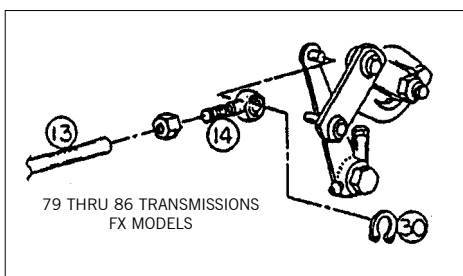

## CHROME FORWARD CONTROL KIT FOR BIG TWIN MODELS (INCLUDING KELSEY-HAYES MASTER CYLINDER)

### FITS 4-SPEED FL/FX 1958-1986 AND 5-SPEED SOFTAIL 1986 THRU 1999

#### Bill Of Materials:

No.	Qty.	Part Nr.	Description
1	1	056159	Plate, Brake Lever
2	1	056160	Brake Lever
3	1	056161	Plunger Heim Joint
4	1		Master Cylinder
5	1	291276	Brake Return Spring
6	1	144165	Master Cylinder Plunger
7	2		Foot Peg (only with kit ZPN 056100)
8	2	345305	Hex bolt
	2		Nyloc Nut Wave washer
9	1	011499	Brake Line Kit
10	1	056162	Shifter Bracket
11	1	056163	Shift Arm
12	1	056164	Shift Lever
13	1	056165	Shift Rod FX Type
14	1	056166	Shifter Rod Heim Joint, FX type
15	1	056167	Shifter Rod Heim Joint, FL type
16	1		Shifter Rod, FL type
17	1	345211	Brake Peg
18	1	345306	1/4"-20 Nylock Nut
19	1	345307	3/8"-16 x 4" Hex Bolt
20	4	345308	3/8"-16 x 1" Hex Bolt
21	2	345066	5/16"-24 x 2 1/4" Hex Bolt
22	4	345309	5/16"-24 x 1 1/4" Hex Bolt
23	1	345310	1/4"-28 x 5/16" Set Screw
24	9	345311	5/16"-24 Acorn Nut
25	3	345311	3/8" Inner Tooth Washer
26	1	345312	5/16"-24 x 1" Hex Bolt
27	2	345193	3/8" Lock Washer
28	8	345140	5/16" Lock Washer
29	1	345267	3/8" Flat Washer
30	-		Retaining Ring (NOT included)
31	3	345268	Cable Tie 7"
32	1	345269	1/4"-28 UNF Nut
33	1	345300	1/4"-20 x 1" Hex Bolt
34	1	345204	1/4" Flat Washer
35	4	345136	5/16" Flat Washer
36	1	110055	Clevis Pin Kit
37	1	345065	3/8" Flat Washer
38	1	345301	Item 3 + 8 + 32
39	1	345302	1/4" Spacer