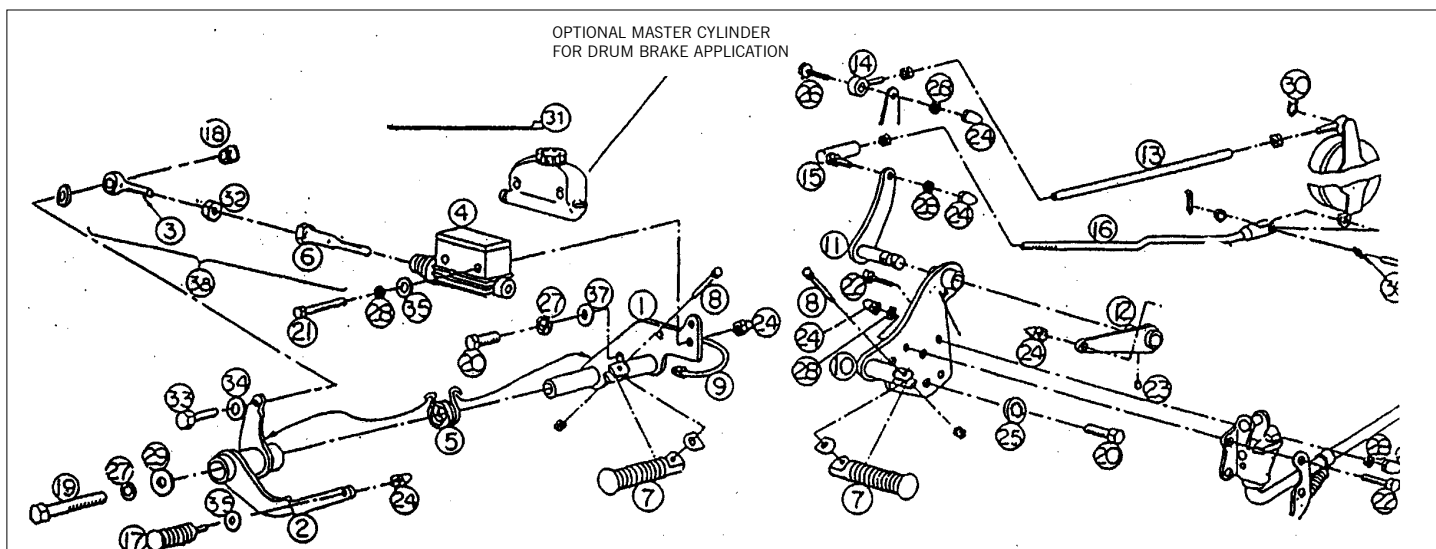

# 056100/056109

## CHROME FORWARD CONTROL KIT FOR BIG TWIN MODELS (INCLUDING KELSEY-HAYES MASTER CYLINDER)

### FITS 4-SPEED FL/FX 1958-1986 AND 5-SPEED SOFTAIL 1986 THRU 1999

#### Bill Of Materials:

No.	Qty.	Part Nr.	Description
1	1	056159	Plate, Brake Lever
2	1	056160	Brake Lever
3	1	056161	Plunger Heim Joint
4	1		Master Cylinder
5	1	291276	Brake Return Spring
6	1	144165	Master Cylinder Plunger
7	2		Foot Peg (only with kit ZPN 056100)
8	2	345305	Hex bolt
	2		Nyloc Nut Wave washer
9	1	011499	Brake Line Kit
10	1	056162	Shifter Bracket
11	1	056163	Shift Arm
12	1	056164	Shift Lever
13	1	056165	Shift Rod FX Type
14	1	056166	Shifter Rod Heim Joint, FX type
15	1	056167	Shifter Rod Heim Joint, FL type
16	1		Shifter Rod, FL type
17	1	345211	Brake Peg
18	1	345306	1/4"-20 Nylock Nut
19	1	345307	3/8"-16 x 4" Hex Bolt
20	4	345308	3/8"-16 x 1" Hex Bolt
21	2	345066	5/16"-24 x 2 1/4" Hex Bolt
22	4	345309	5/16"-24 x 1 1/4" Hex Bolt
23	1	345310	1/4"-28 x 5/16" Set Screw
24	9	345311	5/16"-24 Acorn Nut
25	3	345311	3/8" Inner Tooth Washer
26	1	345312	5/16"-24 x 1" Hex Bolt
27	2	345193	3/8" Lock Washer
28	8	345140	5/16" Lock Washer
29	1	345267	3/8" Flat Washer
30	-		Retaining Ring (NOT included)
31	3	345268	Cable Tie 7"
32	1	345269	1/4"-28 UNF Nut
33	1	345300	1/4"-20 x 1" Hex Bolt
34	1	345204	1/4" Flat Washer
35	4	345136	5/16" Flat Washer
36	1	110055	Clevis Pin Kit
37	1	345065	3/8" Flat Washer
38	1	345301	Item 3 + 8 + 32
39	1	345302	1/4" Spacer