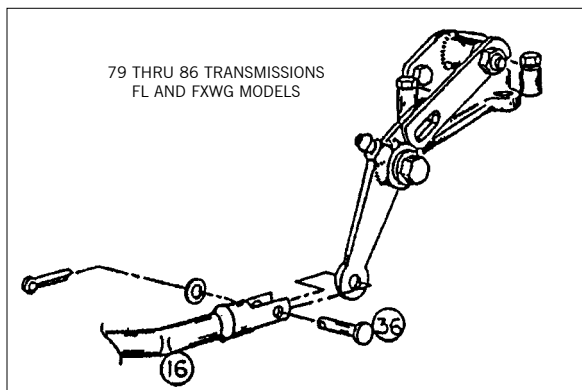

## CHROME FORWARD CONTROL KIT FOR BIG TWIN MODELS (INCLUDING KELSEY-HAYES MASTER CYLINDER)

### FITS 4-SPEED FL/FX 1958-1986 AND 5-SPEED SOFTAIL 1986 THRU 1999

#### Bill Of Materials:

No.	Qty.	Part Nr.	Description
1	1	056159	Plate, Brake Lever
2	1	056160	Brake Lever
3	1	056161	Plunger Heim Joint
4	1		Master Cylinder
5	1	291276	Brake Return Spring
6	1	144165	Master Cylinder Plunger
7	2		Foot Peg (only with kit ZPN 056100)
8	2	345305	Hex bolt
	2		Nyloc Nut Wave washer
9	1	011499	Brake Line Kit
10	1	056162	Shifter Bracket
11	1	056163	Shift Arm
12	1	056164	Shift Lever
13	1	056165	Shift Rod FX Type
14	1	056166	Shifter Rod Heim Joint, FX type
15	1	056167	Shifter Rod Heim Joint, FL type
16	1		Shifter Rod, FL type
17	1	345211	Brake Peg
18	1	345306	1/4"-20 Nylock Nut
19	1	345307	3/8"-16 x 4" Hex Bolt
20	4	345308	3/8"-16 x 1" Hex Bolt
21	2	345066	5/16"-24 x 2 1/4" Hex Bolt
22	4	345309	5/16"-24 x 1 1/4" Hex Bolt
23	1	345310	1/4"-28 x 5/16" Set Screw
24	9	345311	5/16"-24 Acorn Nut
25	3	345311	3/8" Inner Tooth Washer
26	1	345312	5/16"-24 x 1" Hex Bolt
27	2	345193	3/8" Lock Washer
28	8	345140	5/16" Lock Washer
29	1	345267	3/8" Flat Washer
30	-		Retaining Ring (NOT included)
31	3	345268	Cable Tie 7"
32	1	345269	1/4"-28 UNF Nut
33	1	345300	1/4"-20 x 1" Hex Bolt
34	1	345204	1/4" Flat Washer
35	4	345136	5/16" Flat Washer
36	1	110055	Clevis Pin Kit
37	1	345065	3/8" Flat Washer
38	1	345301	Item 3 + 8 + 32
39	1	345302	1/4" Spacer